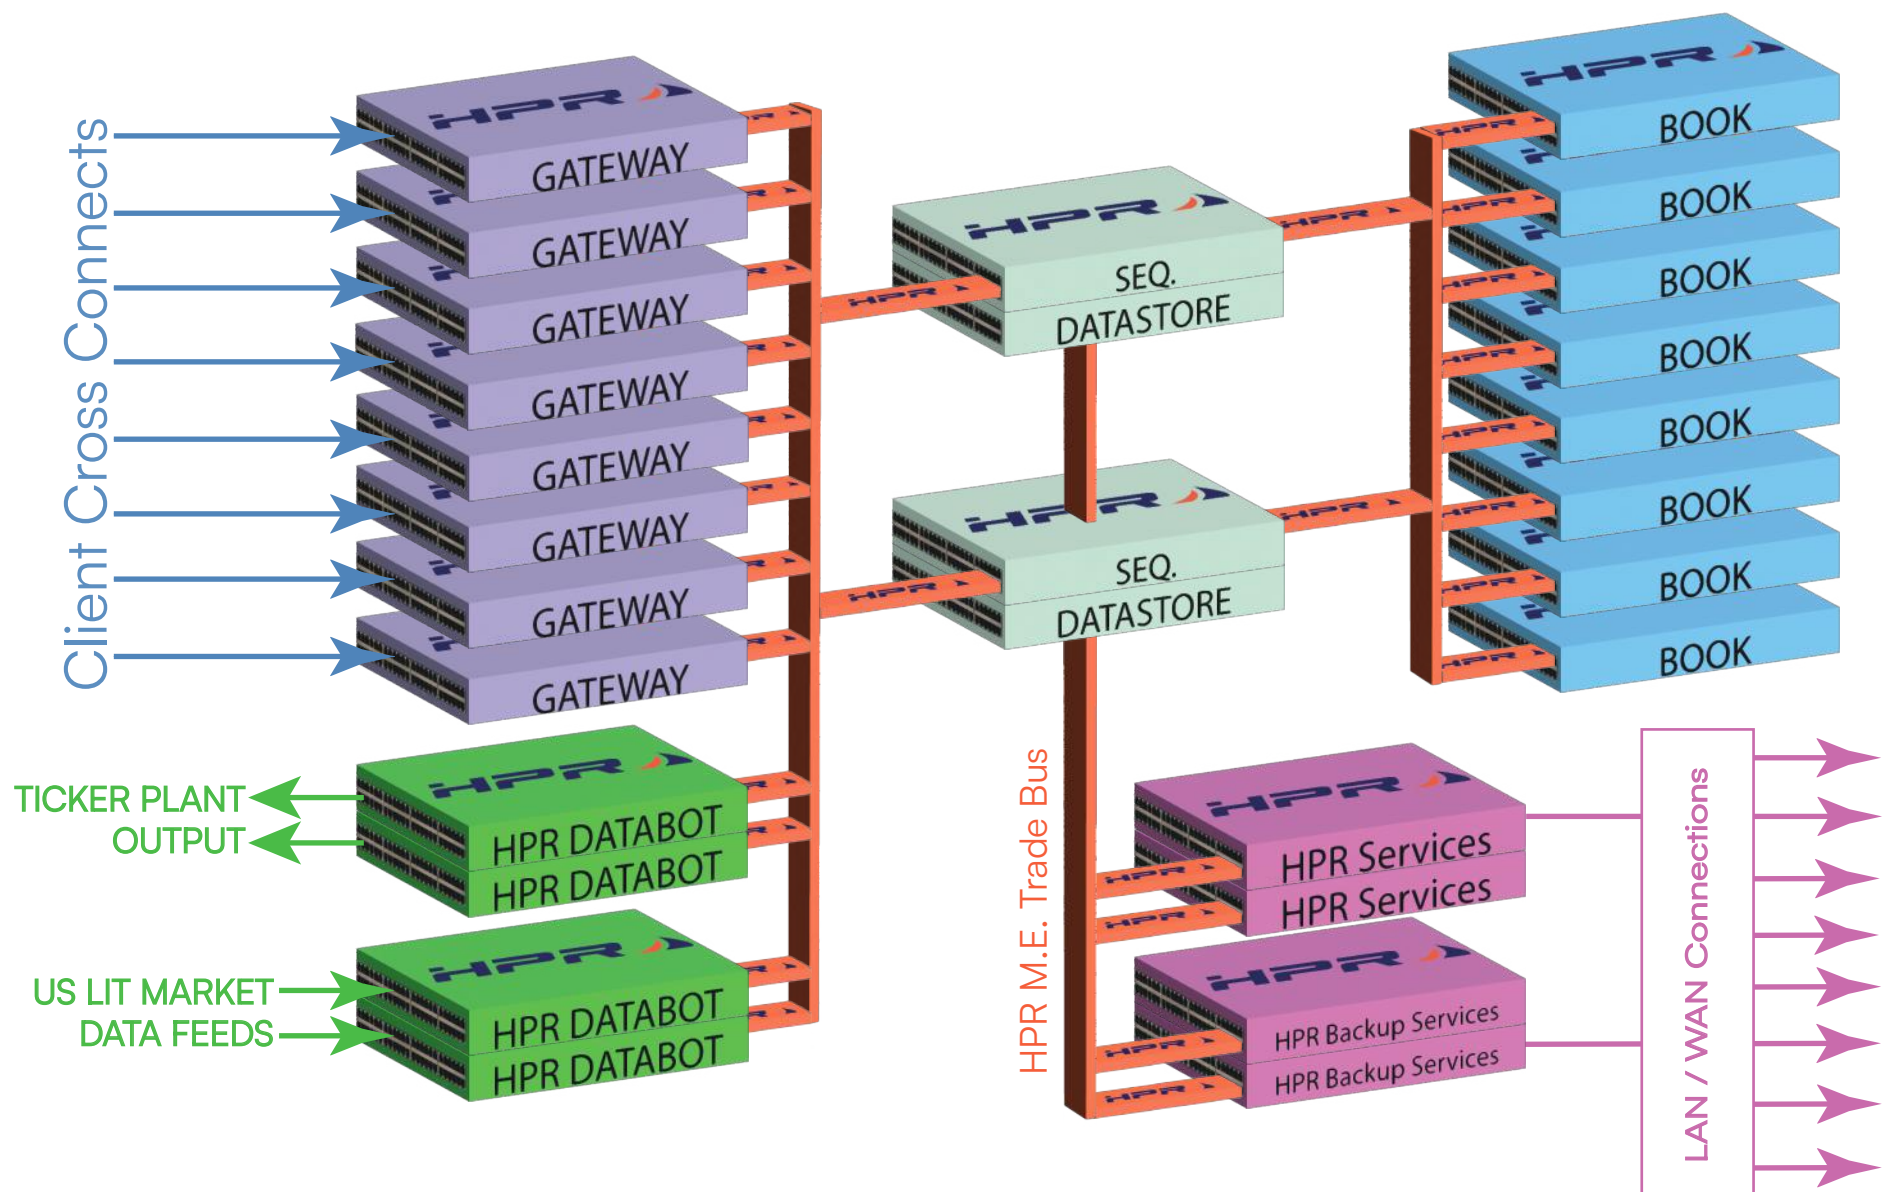

Matching Engine Hypercube System

Revolutionary - All hardware design.

Scalable - Able to support major exchange volume in single rack .

High Performance - Greater than 25 million operations per second.

Fully Fault Tolerant - No single point of failure.

Secure - Impenetrable. No path to core systems from user data-path.

Full-Service Capability - Clearing, Trade Reporting, Monitoring, Drop Copy.

Integrated Network Switch Ports - Eliminate external switches.

Comprehensive - Built to support all protocols including Native FIX.

Deterministic - No Tails. No jitter. Whatsoever.